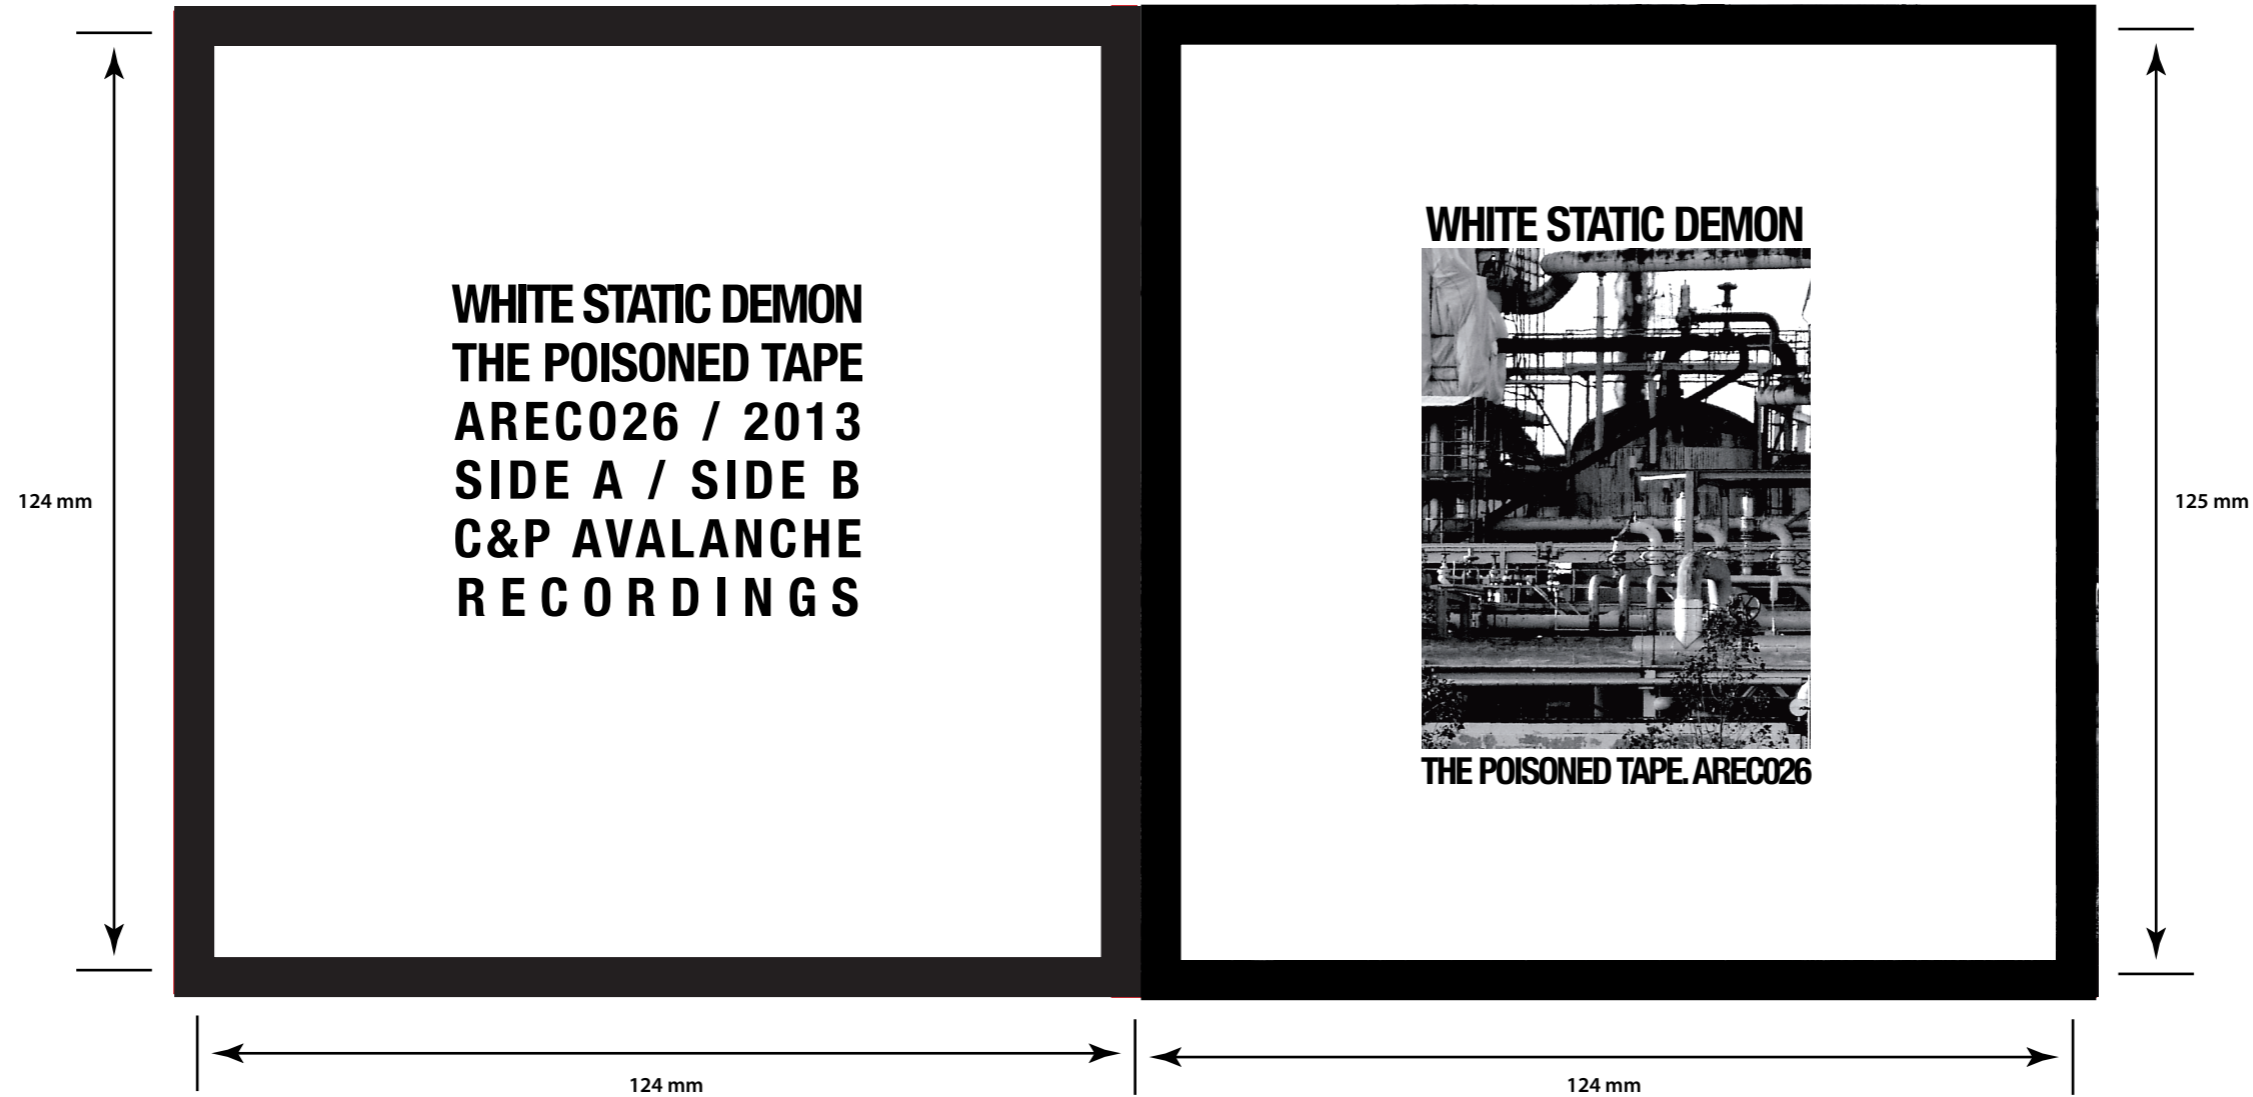

CD Cardwallet

Key:
Safety Area 
Bleed 
Trim 
Fold 